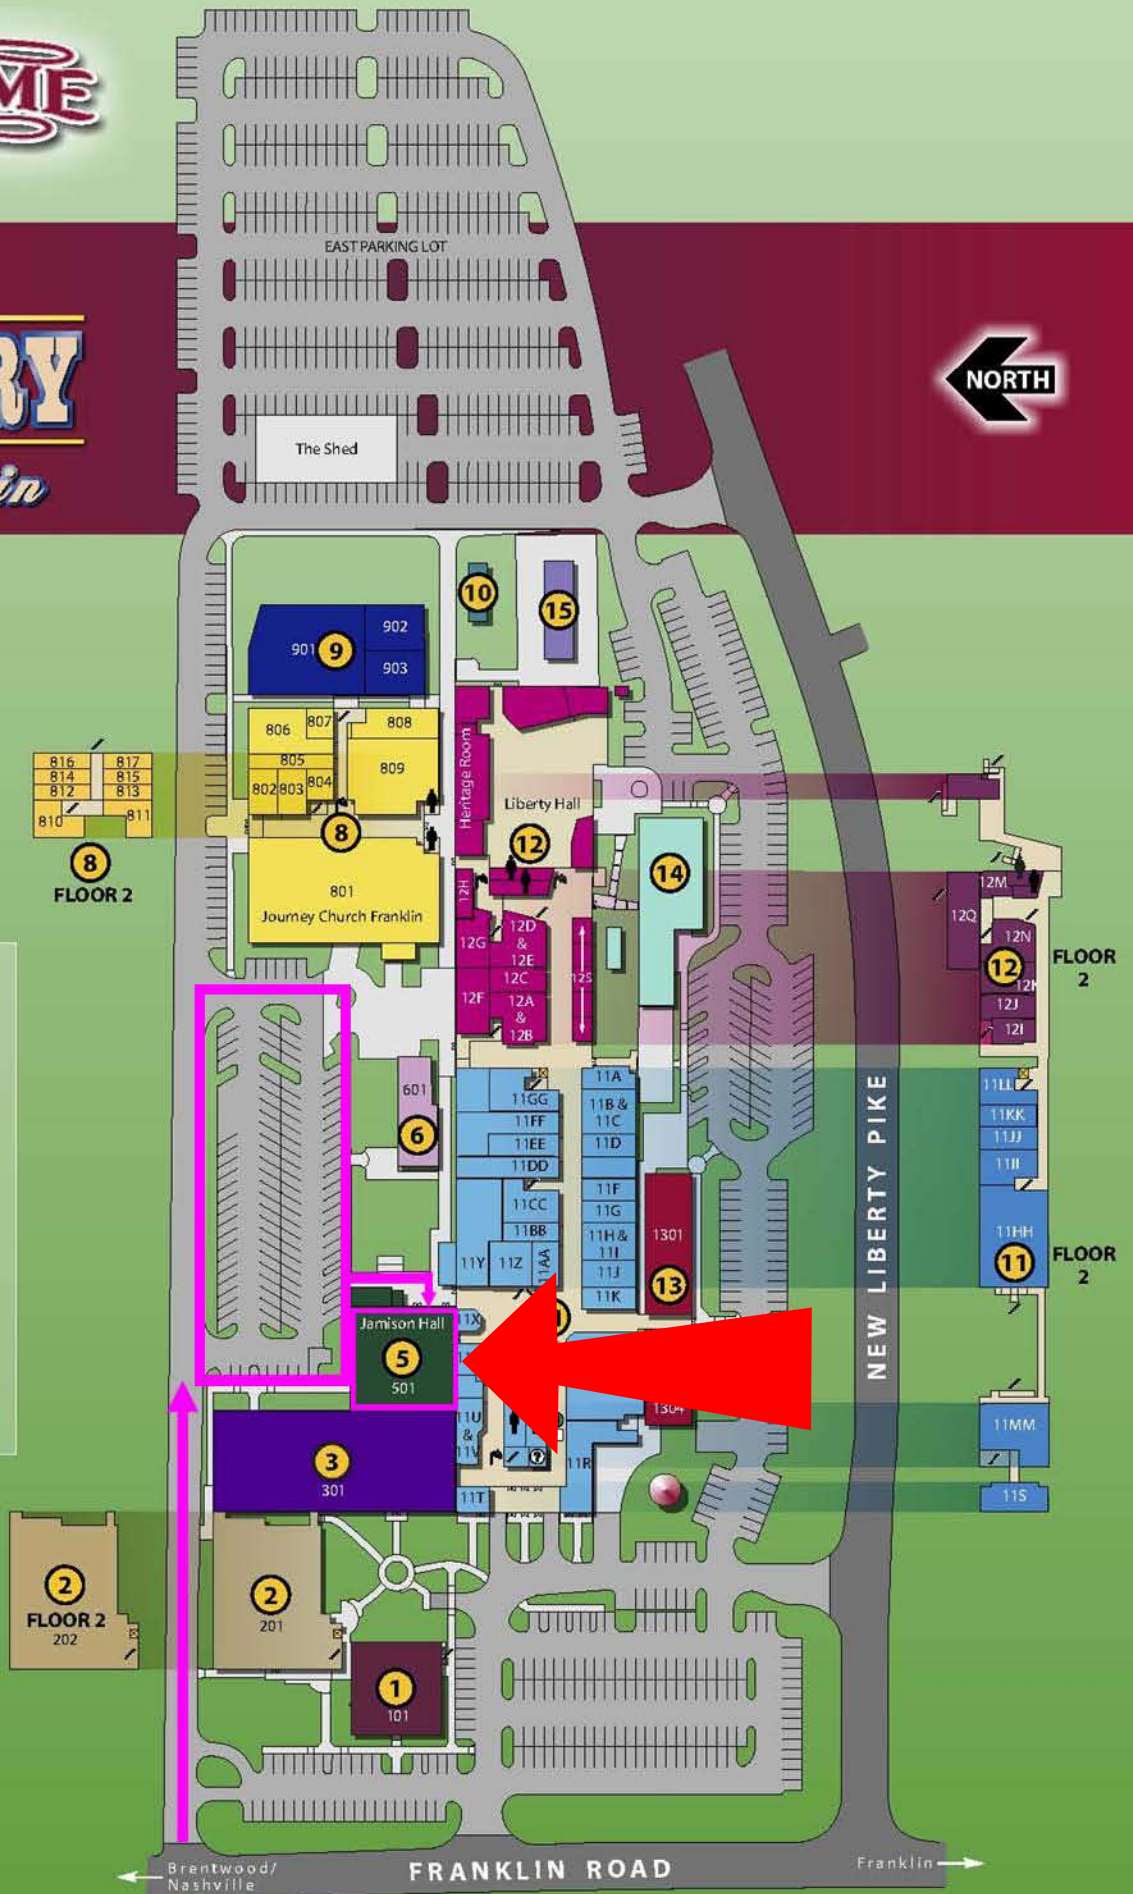

WELCOME
TO

The
FACTORY
at Franklin

EAST PARKING LOT

The Shed

8
FLOOR 2

LEGEND

- ATM
- ELEVATOR
- FOUNTAIN
- INFORMATION
- MAIL
- RESTROOM
- STAIRS
- WATER TOWER

Brentwood/
Nashville